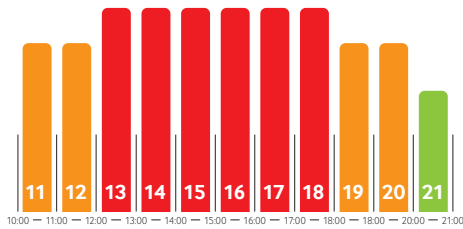

Dimensions:54 m² – 600 × 300 cm (3×)**Ratio:**

16:9 – 1280 × 720 px

Operation time:

9:00 a.m. – 9:00 p.m. (12 hrs)

*) Average daily footfall
) EstimateS01****Screen's potential:**17 000  Pedestrians (people a day)0  Motorists (people a day)17 000  Daily Traffic Count**Locations:** Commercial district**Positions:** Košice–South**Description of Location:**

OC Optima Košice is the largest and most vibrant shopping and entertainment centre in Eastern Slovakia — a modern environment where shopping, gastronomy, and leisure blend into one dynamic experience. The strategic screen location directly in the food court area and in immediate proximity to CINEMAX ensures long visitor dwell time and continuous foot traffic throughout the day. The circular LED screen, visible from all angles, maximizes reach and enables effective communication with audiences both on the ground floor and from the upper level.

Surroundings: Restaurants / McDonald's / H&M / Lindex / CINEMAX

Visibility: Ground floor and first floor

Weekly viewership 9:00 a.m. – 9:00 p.m.

GPS coordinates: 48.69564 N, 21.23803 E