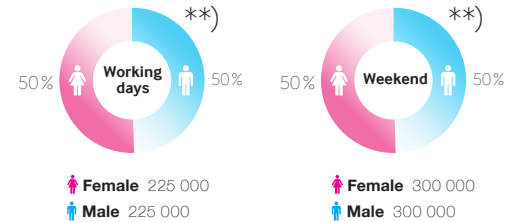

Dimensions:54 m² – 600 × 300 cm (3×)**Ratio:**

16:9 – 1280 × 720 px

Operation time:

9:00 a.m. – 9:00 p.m. (12 hrs)

*) Average daily footfall
) EstimateS01****Screen's potential:**17 000  Pedestrians (people a day)0  Motorists (people a day)17 000  Daily Traffic Count**Locations:** Commercial district**Positions:** Košice–South**Description of Location:**

OC Optima Košice is the largest and most vibrant shopping and entertainment centre in Eastern Slovakia — a modern environment where shopping, gastronomy, and leisure blend into one dynamic experience. The strategic screen location directly in the food court area and in immediate proximity to CINEMAX ensures long visitor dwell time and continuous foot traffic throughout the day. The circular LED screen, visible from all angles, maximizes reach and enables effective communication with audiences both on the ground floor and from the upper level.